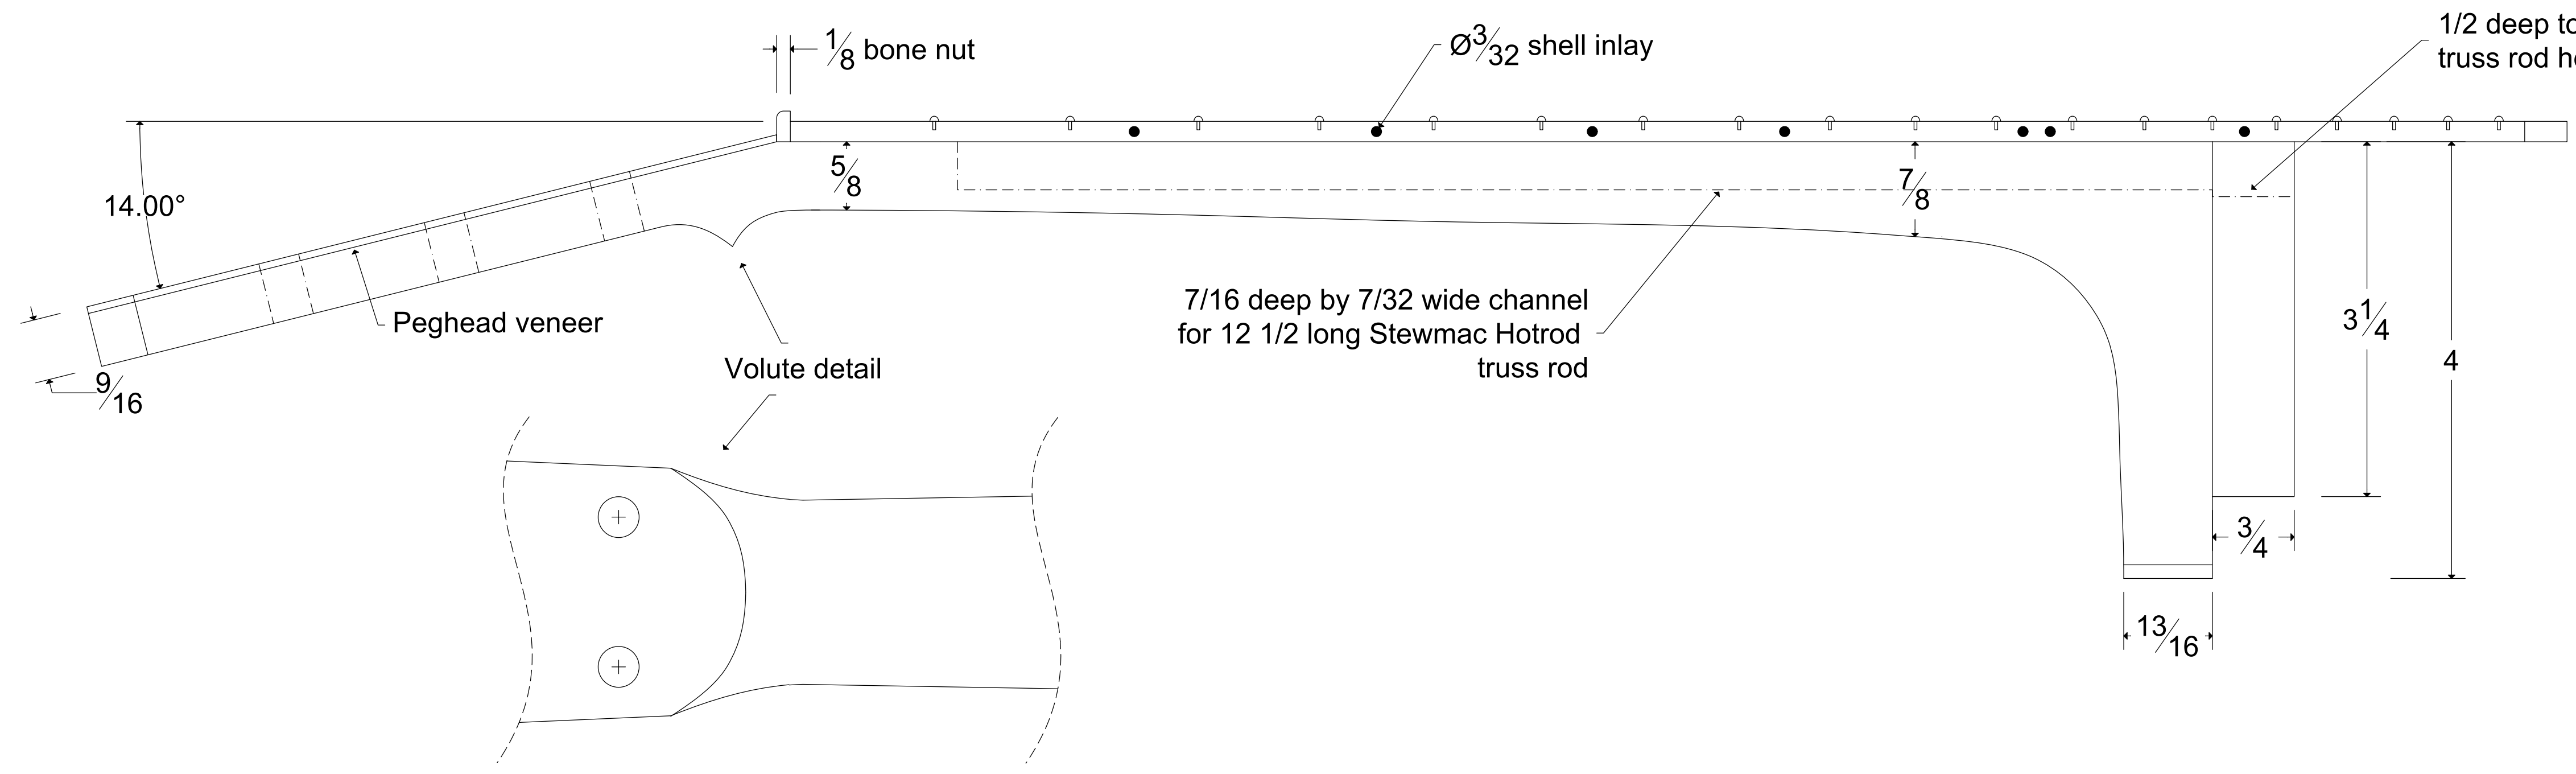

**Back View**  
from body cross section

**Side View**  
from body cross section

**Top View**  
from body cross section

### 3/4 Sized Guitar

Scale length: 23.5  
 Upper bout width: 10.25  
 Lower bout width: 14.125  
 Body length: 17.625  
 1:1 Scale  
 All dimensions in inches  
 Version 1.2  
 Copyright 2019 Robert Lattuga

Boalt on neck joint

Mortise and tenon neck joint

## 3/4 Sized Guitar

Scale length: 23.5	1:1 Scale
Upper bout width: 10.25	All dimensions in inches
Lower bout width: 14.125	Version 1.2
Body length: 17.625	Copyright 2019 Robert Lattuga

All wood should be well quartered. Cross-hatching does not indicate grain direction.