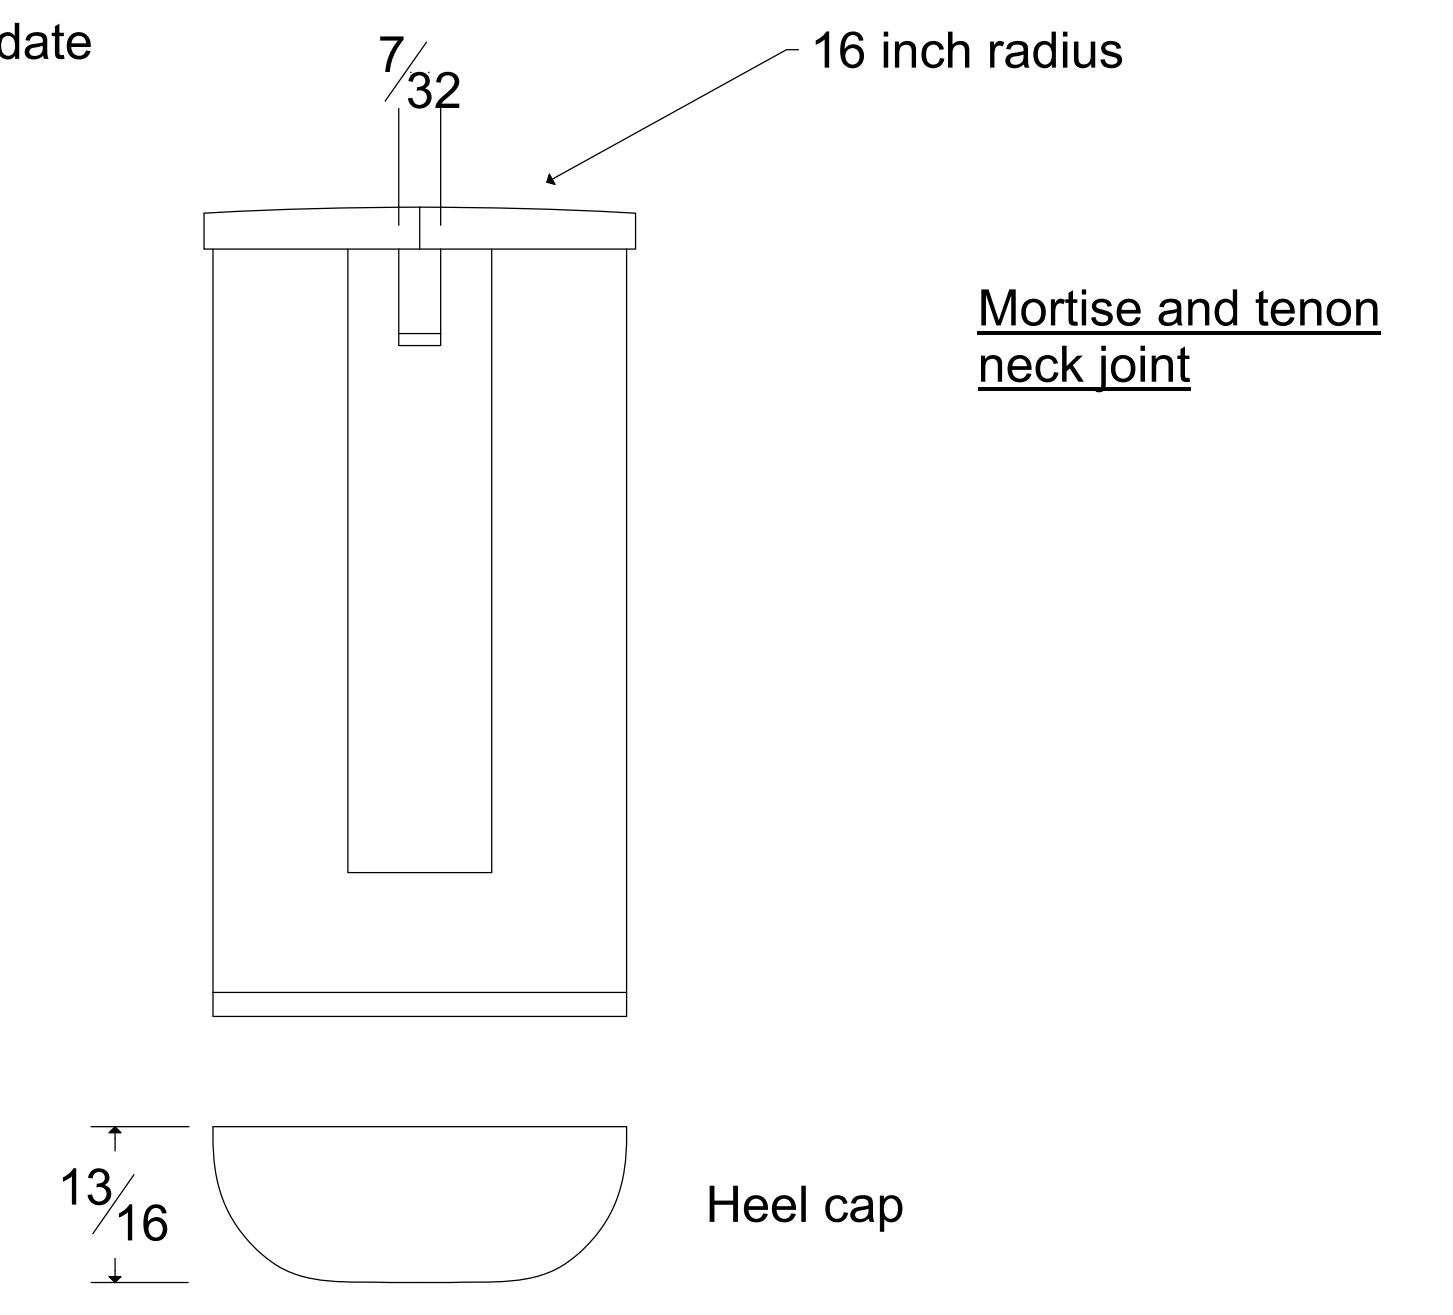

Mortise and tenon neck joint