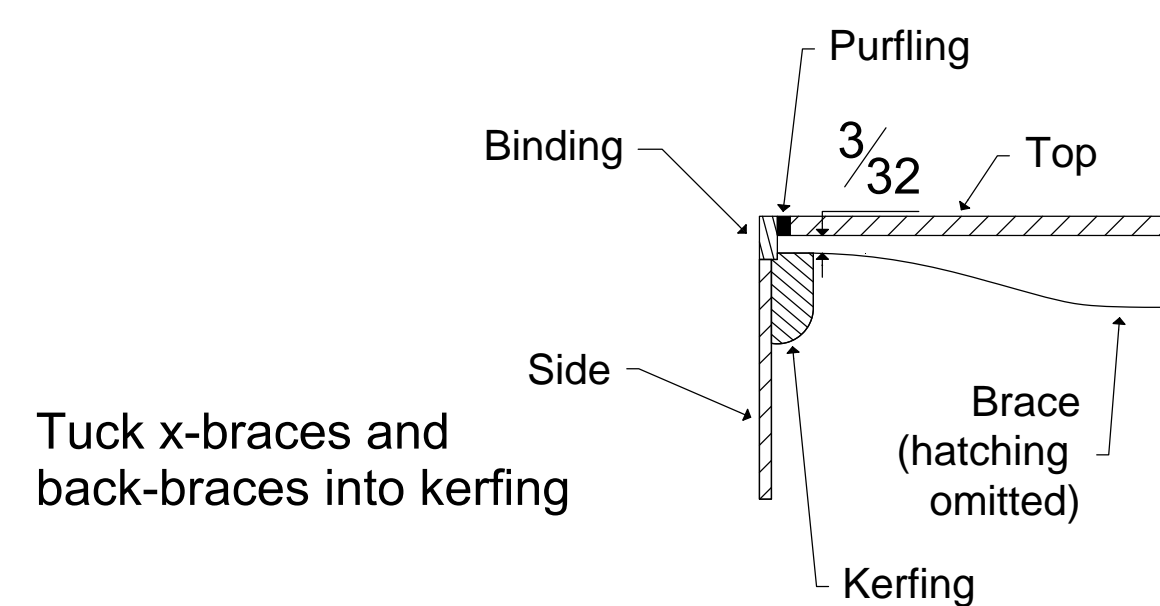

**Back View**  
from body cross section

**Side View**  
from body cross section

**Top View**  
from body cross section

### 3/4 Sized Guitar

Scale length: 23.5  
 Upper bout width: 10.25  
 Lower bout width: 14.125  
 Body length: 17.625  
 1:1 Scale  
 All dimensions in inches  
 Version 1.2  
 Copyright 2019 Robert Lattuga

## 3/4 Sized Guitar

Scale length: 23.5	1:1 Scale
Upper bout width: 10.25	All dimensions in inches
Lower bout width: 14.125	Version 1.2
Body length: 17.625	Copyright 2019 Robert Lattuga

All wood should be well quartered. Cross-hatching does not indicate grain direction.