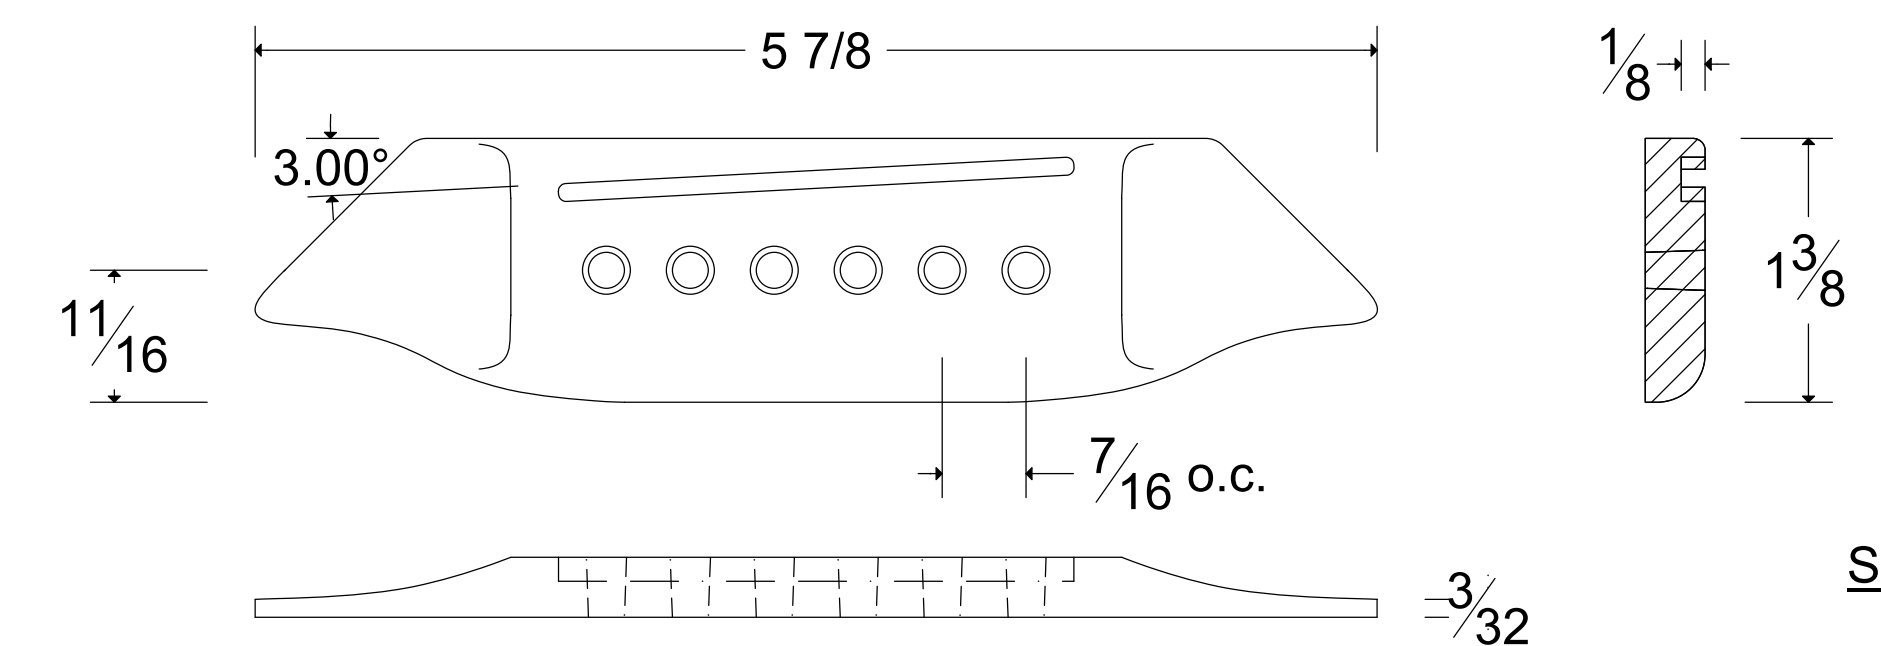

**Back View**  
from body cross section

**Side View**  
from body cross section

**Top View**  
from body cross section

### 3/4 Sized Guitar

Scale length: 23.5  
 Upper bout width: 10.25  
 Lower bout width: 14.125  
 Body length: 17.625  
 1:1 Scale  
 All dimensions in inches  
 Version 1.2  
 Copyright 2019 Robert Lattuga

## 3/4 Sized Guitar

Scale length: 23.5	1:1 Scale
Upper bout width: 10.25	All dimensions in inches
Lower bout width: 14.125	Version 1.2
Body length: 17.625	Copyright 2019 Robert Lattuga

All wood should be well quartered. Cross-hatching does not indicate grain direction.