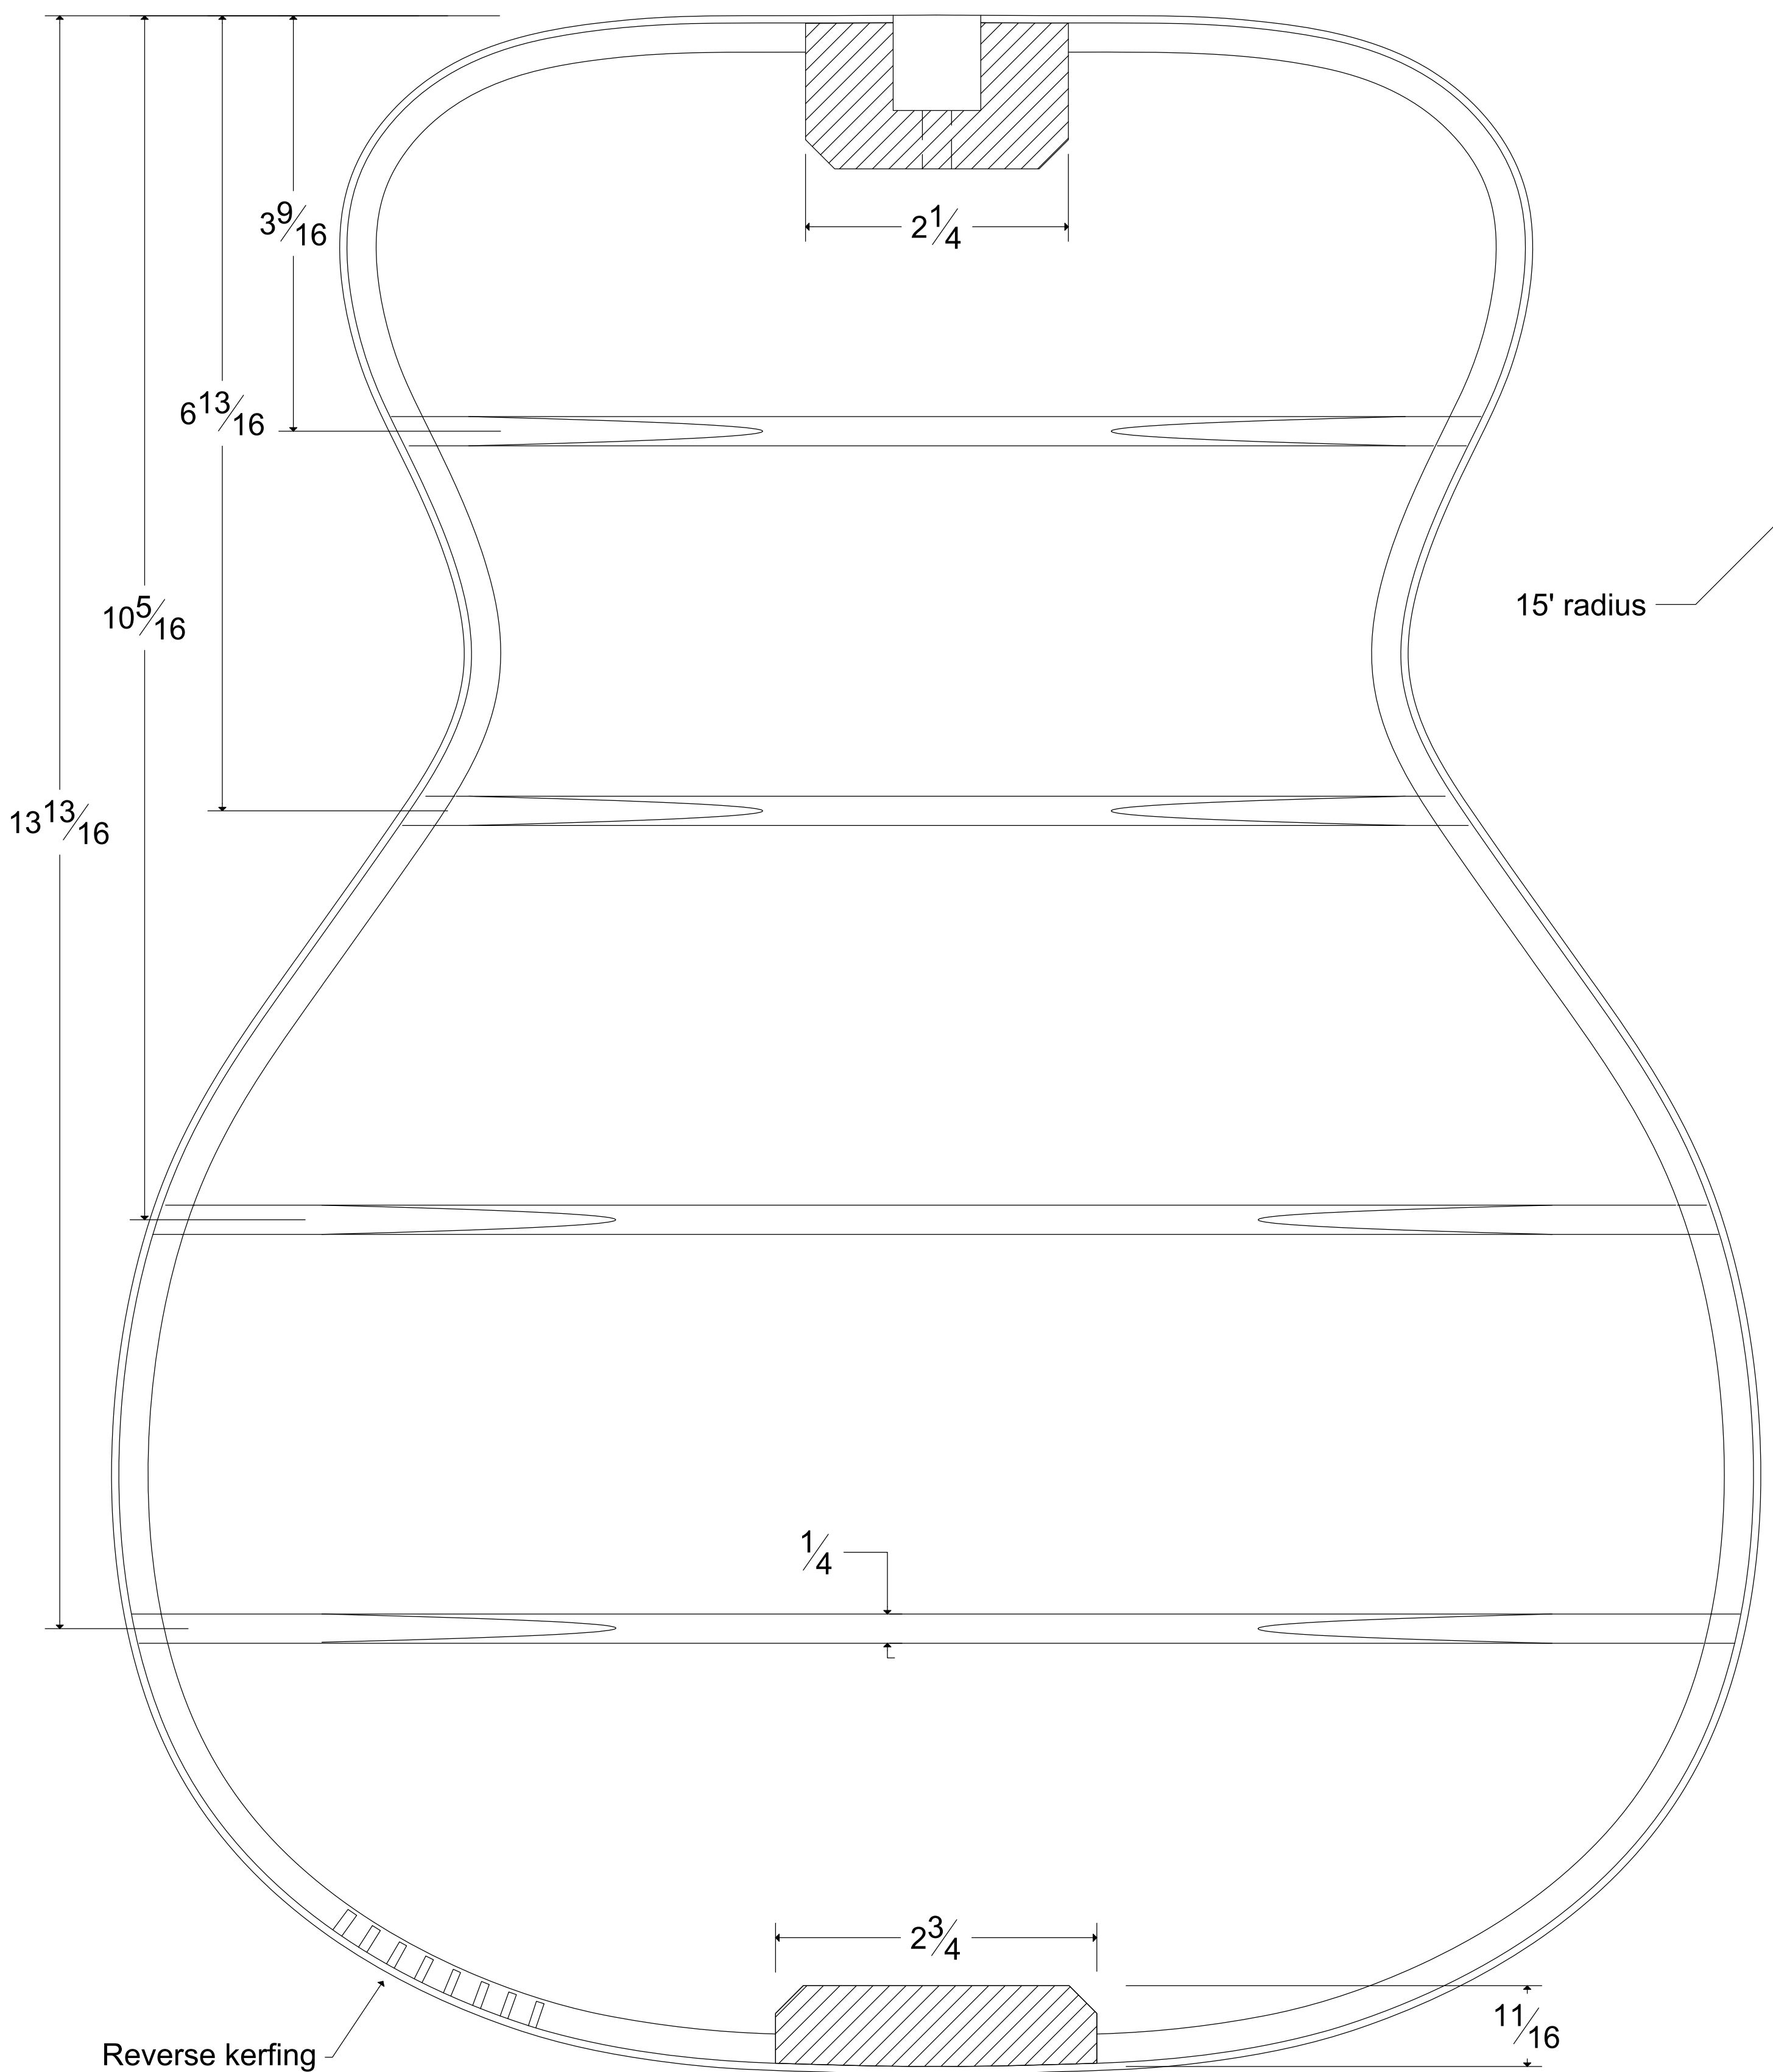

**Back View**  
from body cross section

**Side View**  
from body cross section

**Top View**  
from body cross section

### 3/4 Sized Guitar

Scale length: 23.5  
 Upper bout width: 10.25  
 Lower bout width: 14.125  
 Body length: 17.625  
 1:1 Scale  
 All dimensions in inches  
 Version 1.2  
 Copyright 2019 Robert Lattuga

## 3/4 Sized Guitar

Scale length: 23.5	1:1 Scale
Upper bout width: 10.25	All dimensions in inches
Lower bout width: 14.125	Version 1.2
Body length: 17.625	Copyright 2019 Robert Lattuga

All wood should be well quartered. Cross-hatching does not indicate grain direction.