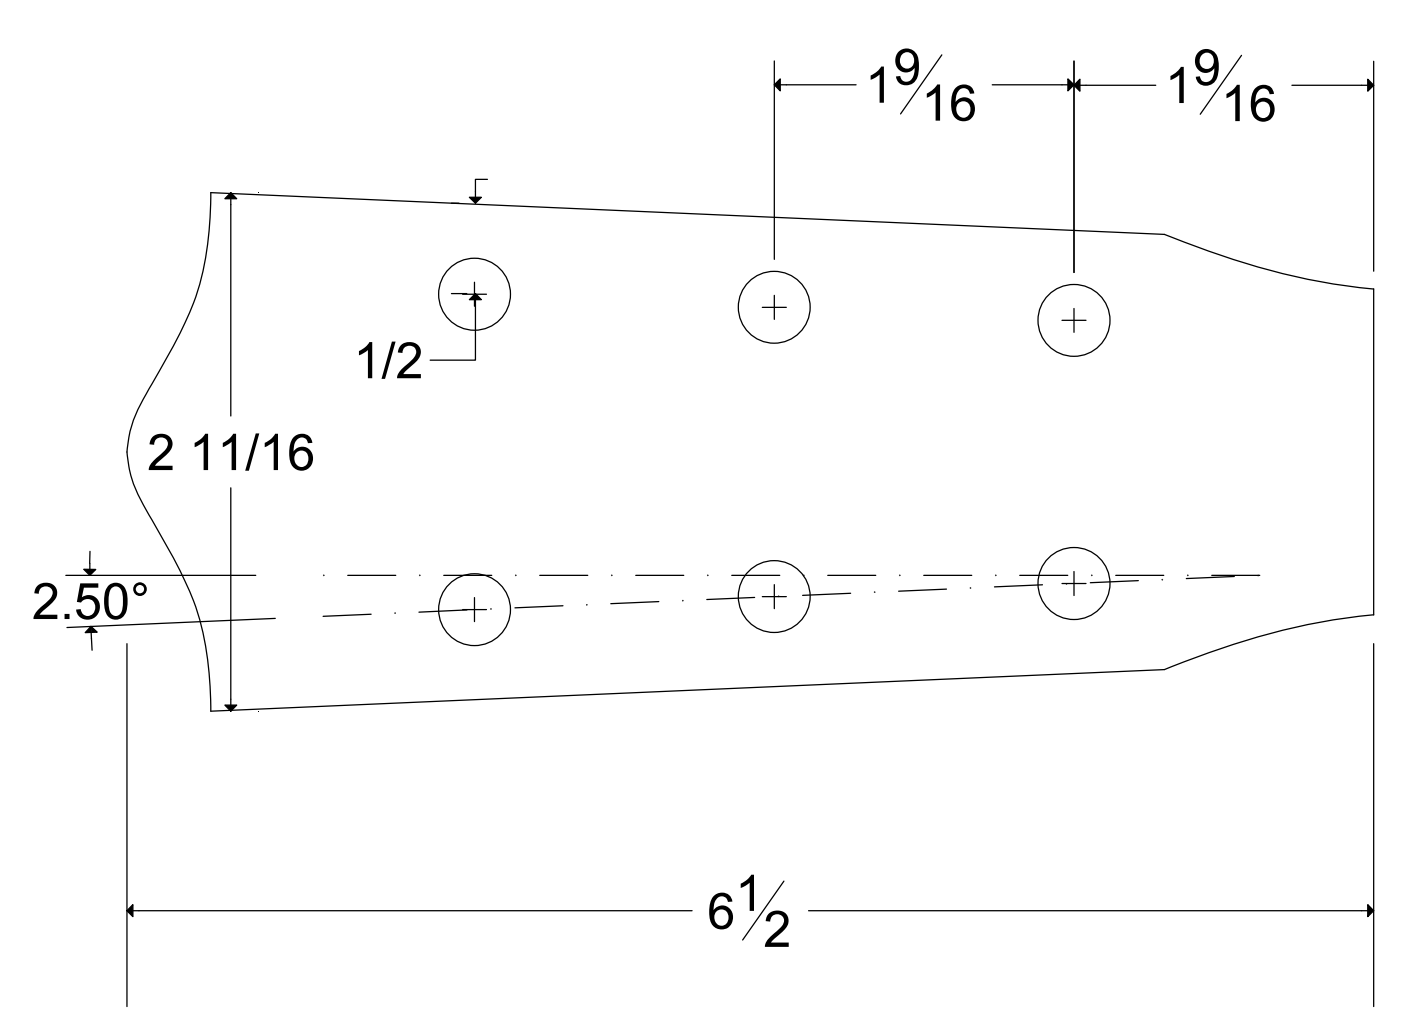

- Oaktown Strings -

3/4 Sized Guitar

Scale length: 23.5	1:1 Scale
Upper bout width: 10.25	All dimensions in inches
Lower bout width: 14.125	Version 1.2
Body length: 17.625	Copyright 2019 Robert Lattuga

All wood should be well quartered. Cross-hatching does not indicate grain direction.