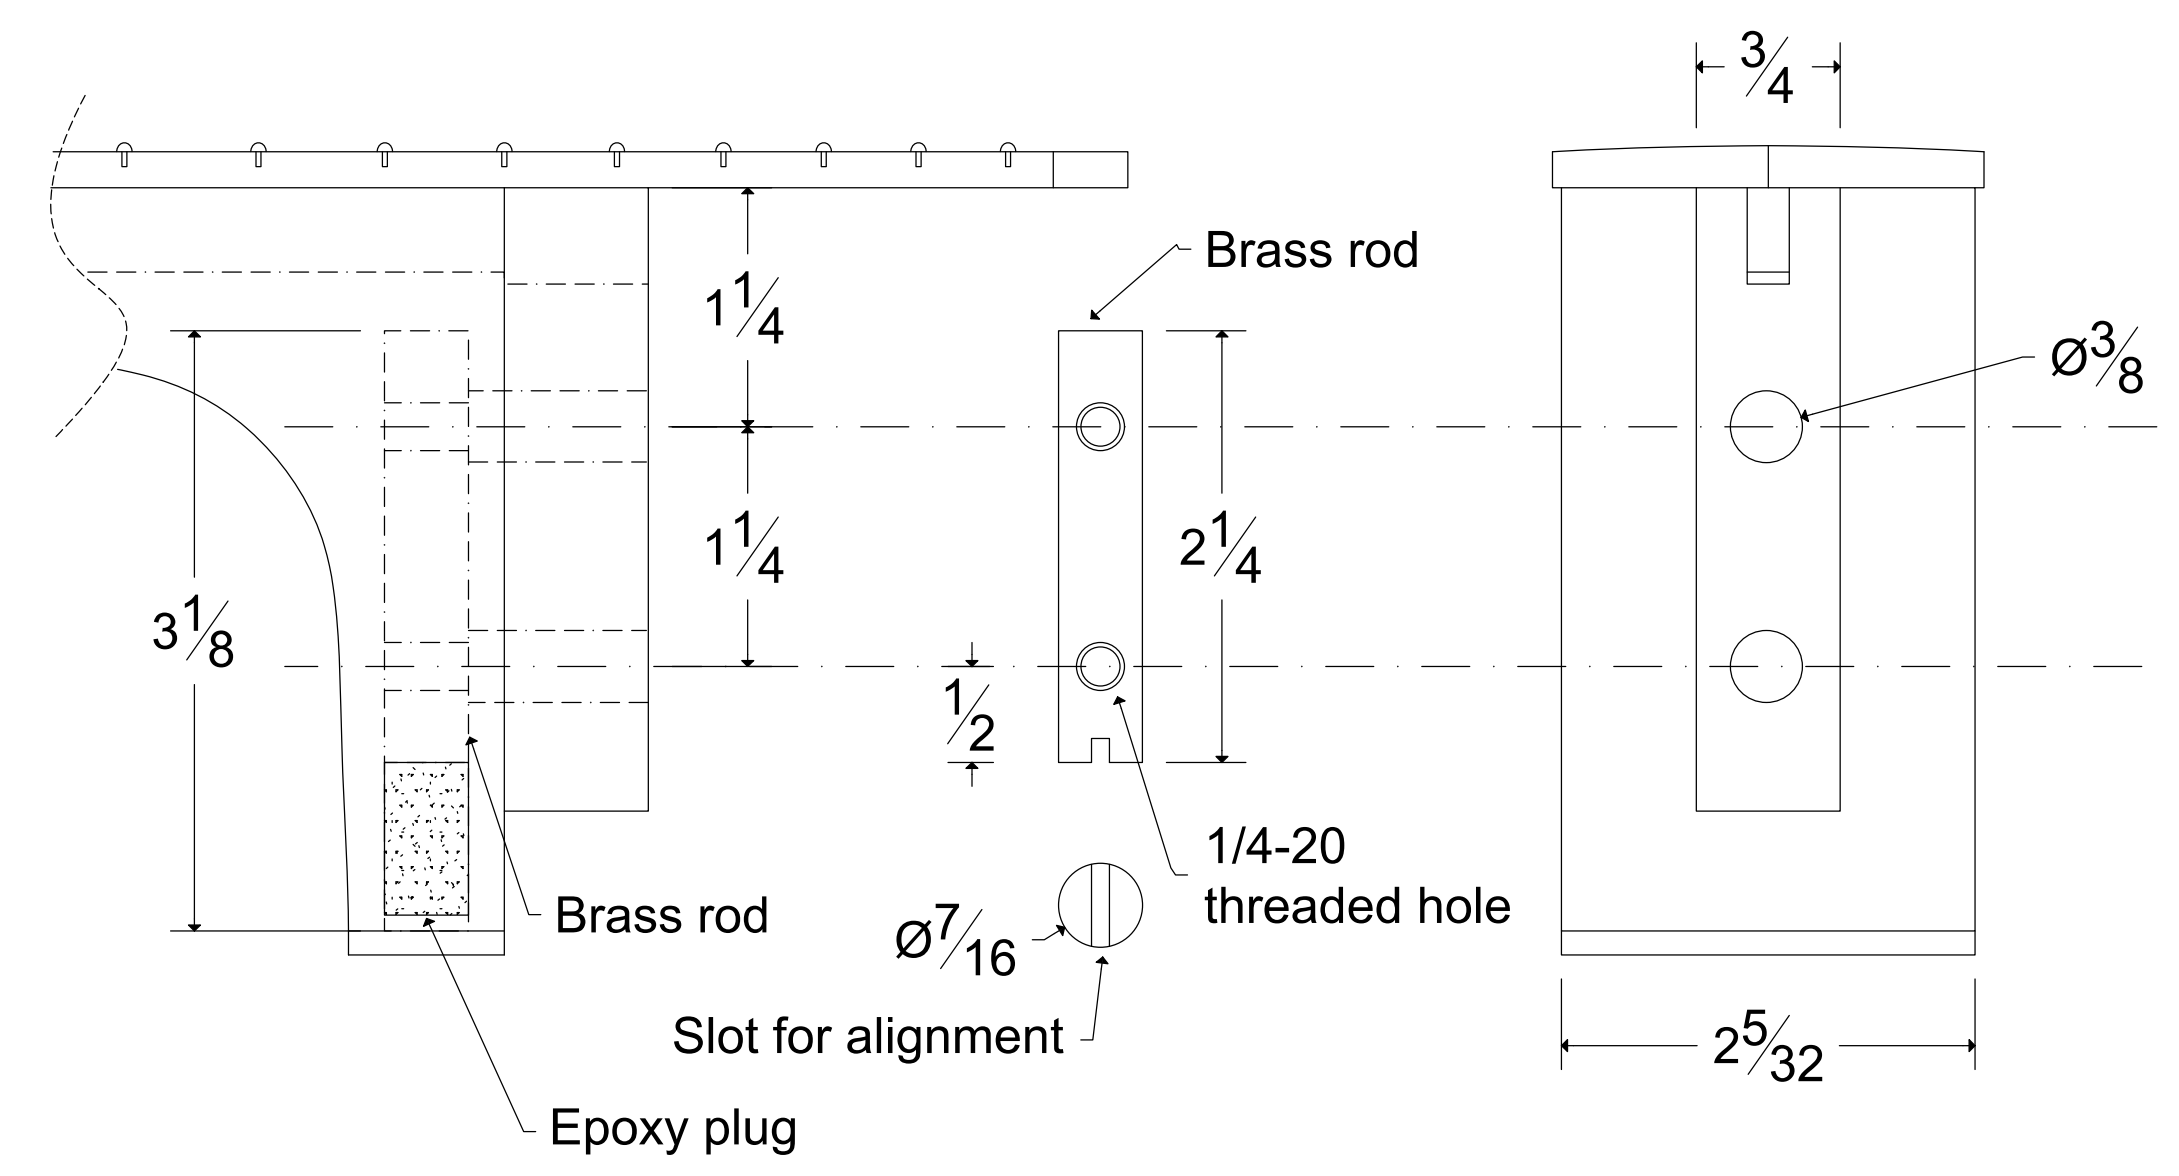

**Back View**  
from body cross section

**Side View**  
from body cross section

**Top View**  
from body cross section

### 3/4 Sized Guitar

Scale length: 23.5  
 Upper bout width: 10.25  
 Lower bout width: 14.125  
 Body length: 17.625  
 1:1 Scale  
 All dimensions in inches  
 Version 1.2  
 Copyright 2019 Robert Lattuga

## 3/4 Sized Guitar

Scale length: 23.5	1:1 Scale
Upper bout width: 10.25	All dimensions in inches
Lower bout width: 14.125	Version 1.2
Body length: 17.625	Copyright 2019 Robert Lattuga

All wood should be well quartered. Cross-hatching does not indicate grain direction.