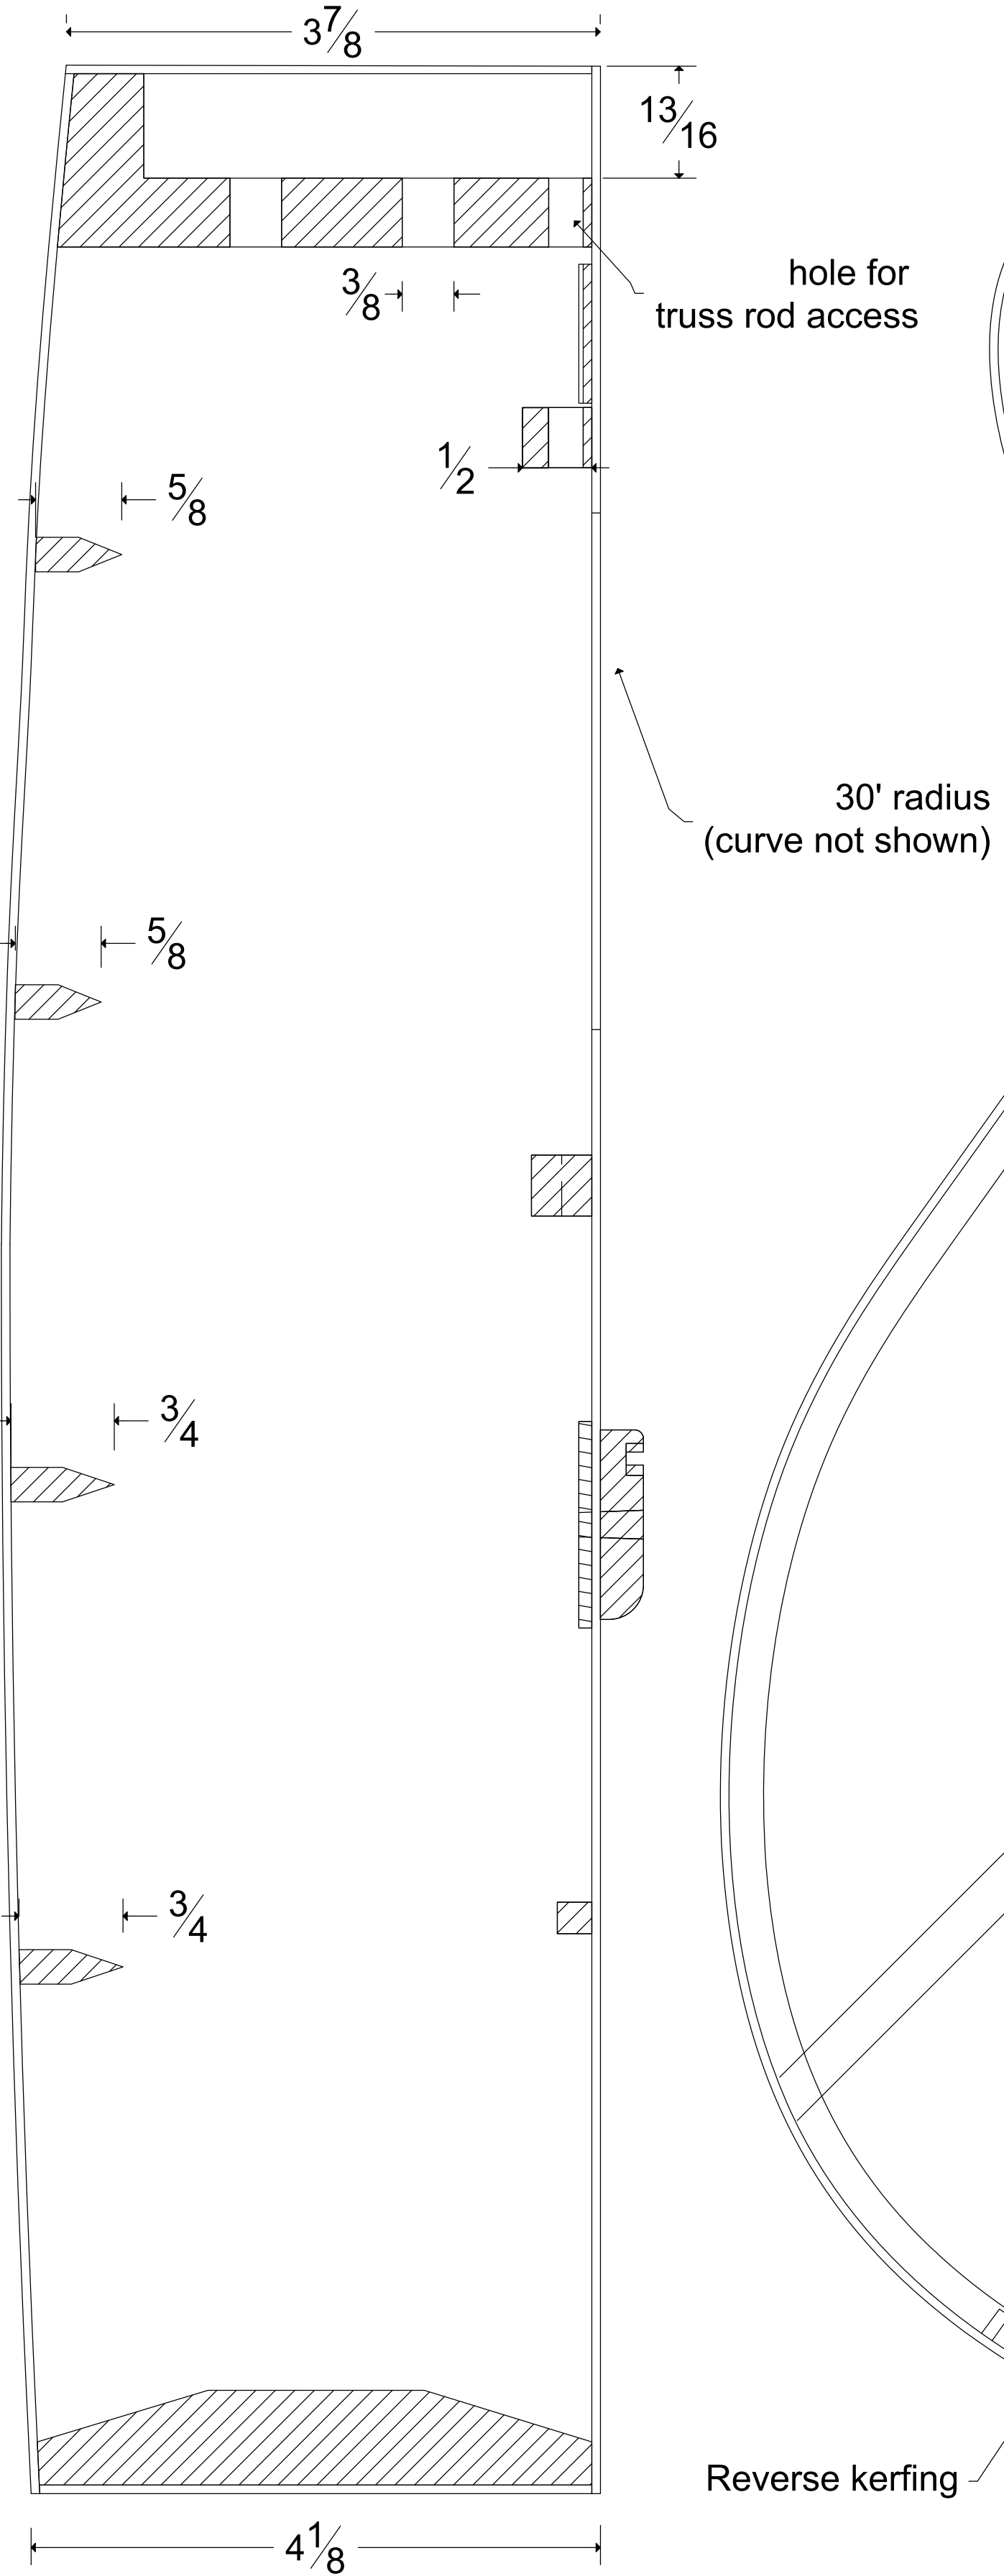

**Back View**  
from body cross section

**Side View**  
from body cross section

**Top View**  
from body cross section

### 3/4 Sized Guitar

Scale length: 23.5  
 Upper bout width: 10.25  
 Lower bout width: 14.125  
 Body length: 17.625  
 1:1 Scale  
 All dimensions in inches  
 Version 1.2  
 Copyright 2019 Robert Lattuga

## 3/4 Sized Guitar

Scale length: 23.5	1:1 Scale
Upper bout width: 10.25	All dimensions in inches
Lower bout width: 14.125	Version 1.2
Body length: 17.625	Copyright 2019 Robert Lattuga

All wood should be well quartered. Cross-hatching does not indicate grain direction.