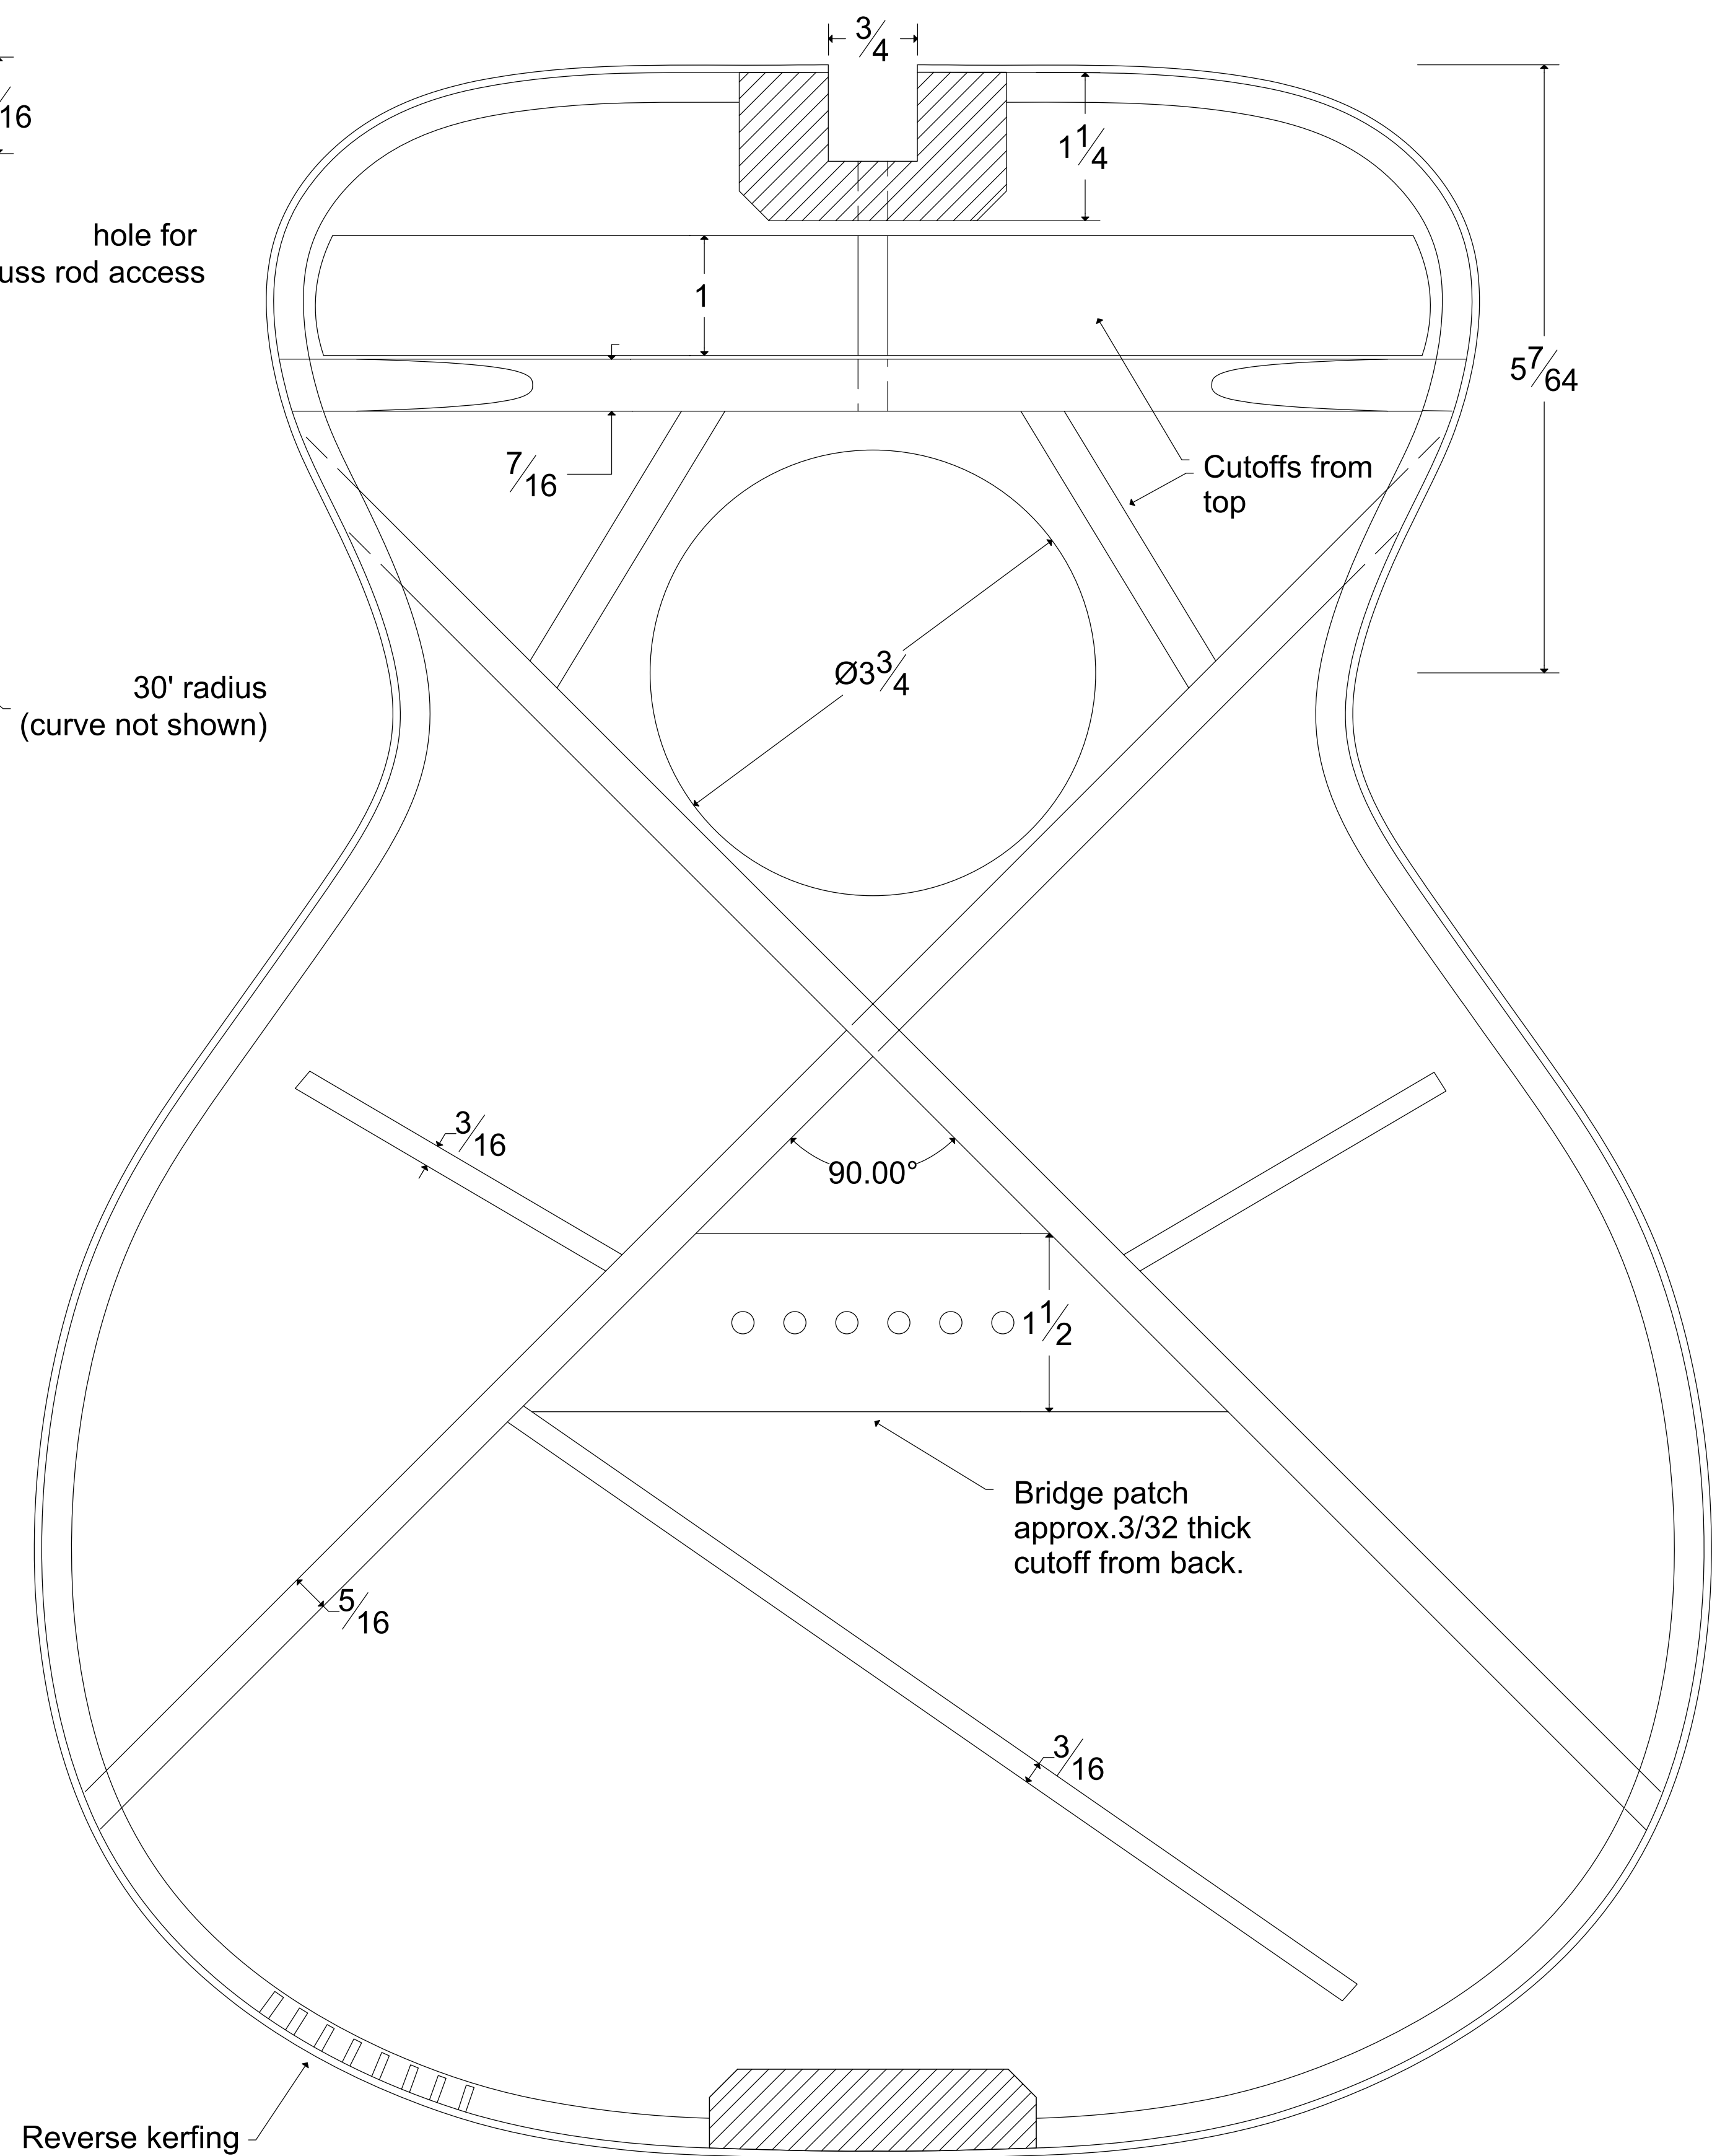

**Back View**  
from body cross section

**Side View**  
from body cross section

**Top View**  
from body cross section

### 3/4 Sized Guitar

Scale length: 23.5  
 Upper bout width: 10.25  
 Lower bout width: 14.125  
 Body length: 17.625  
 1:1 Scale  
 All dimensions in inches  
 Version 1.2  
 Copyright 2019 Robert Lattuga

Boalt on neck joint

Mortise and tenon neck joint

## 3/4 Sized Guitar

Scale length: 23.5	1:1 Scale
Upper bout width: 10.25	All dimensions in inches
Lower bout width: 14.125	Version 1.2
Body length: 17.625	Copyright 2019 Robert Lattuga

All wood should be well quartered. Cross-hatching does not indicate grain direction.