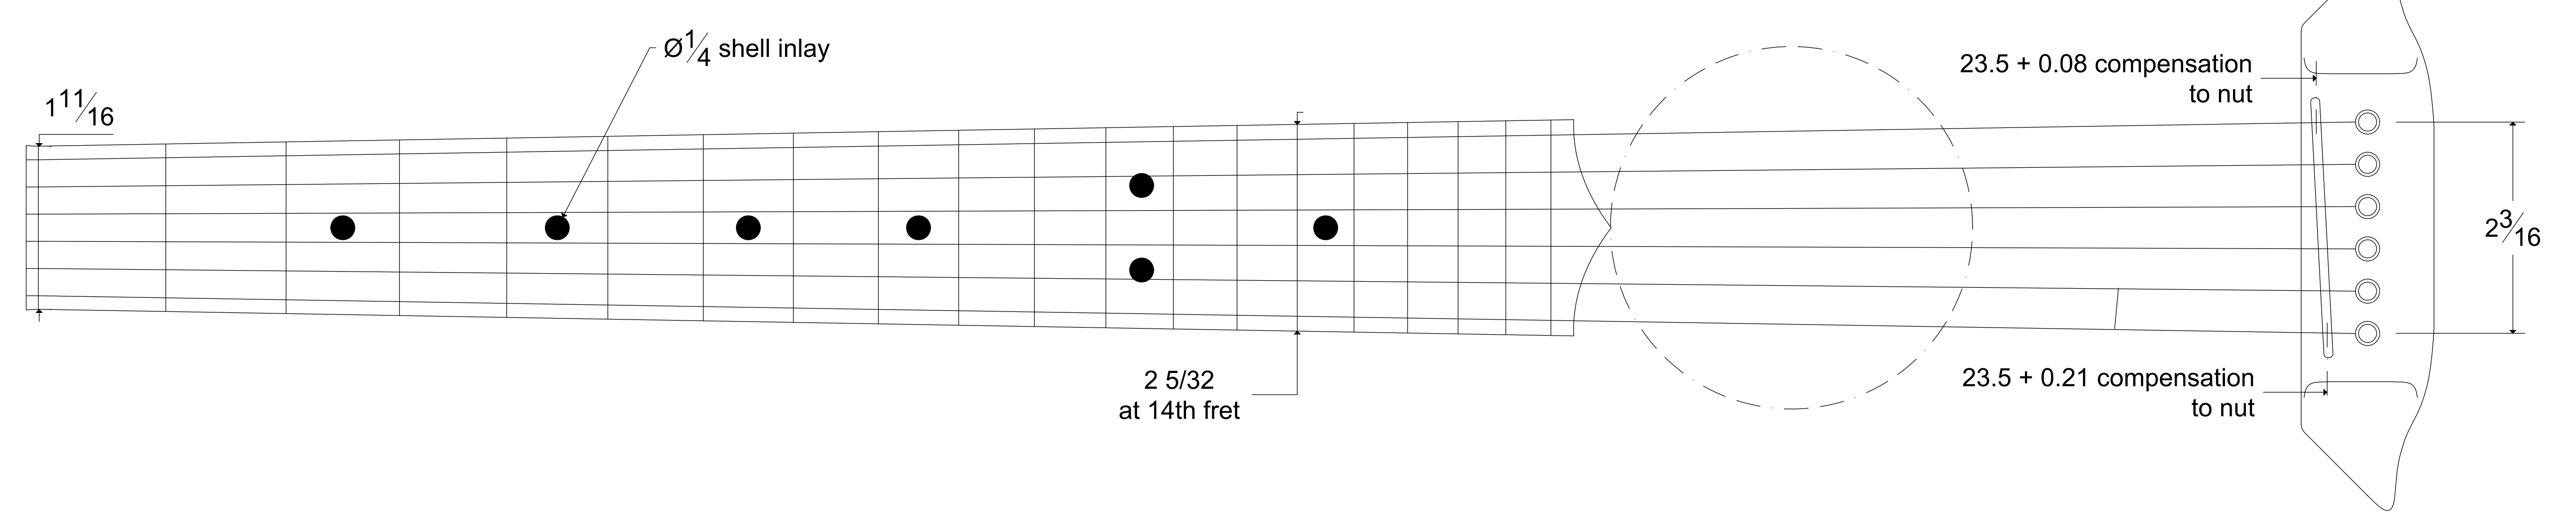

- Oaktown Strings -

3/4 Sized Guitar

Scale length: 23.5	1:1 Scale
Upper bout width: 10.25	All dimensions in inches
Lower bout width: 14.125	Version 1.2
Body length: 17.625	Copyright 2019 Robert Lattuga

All wood should be well quartered. Cross-hatching does not indicate grain direction.