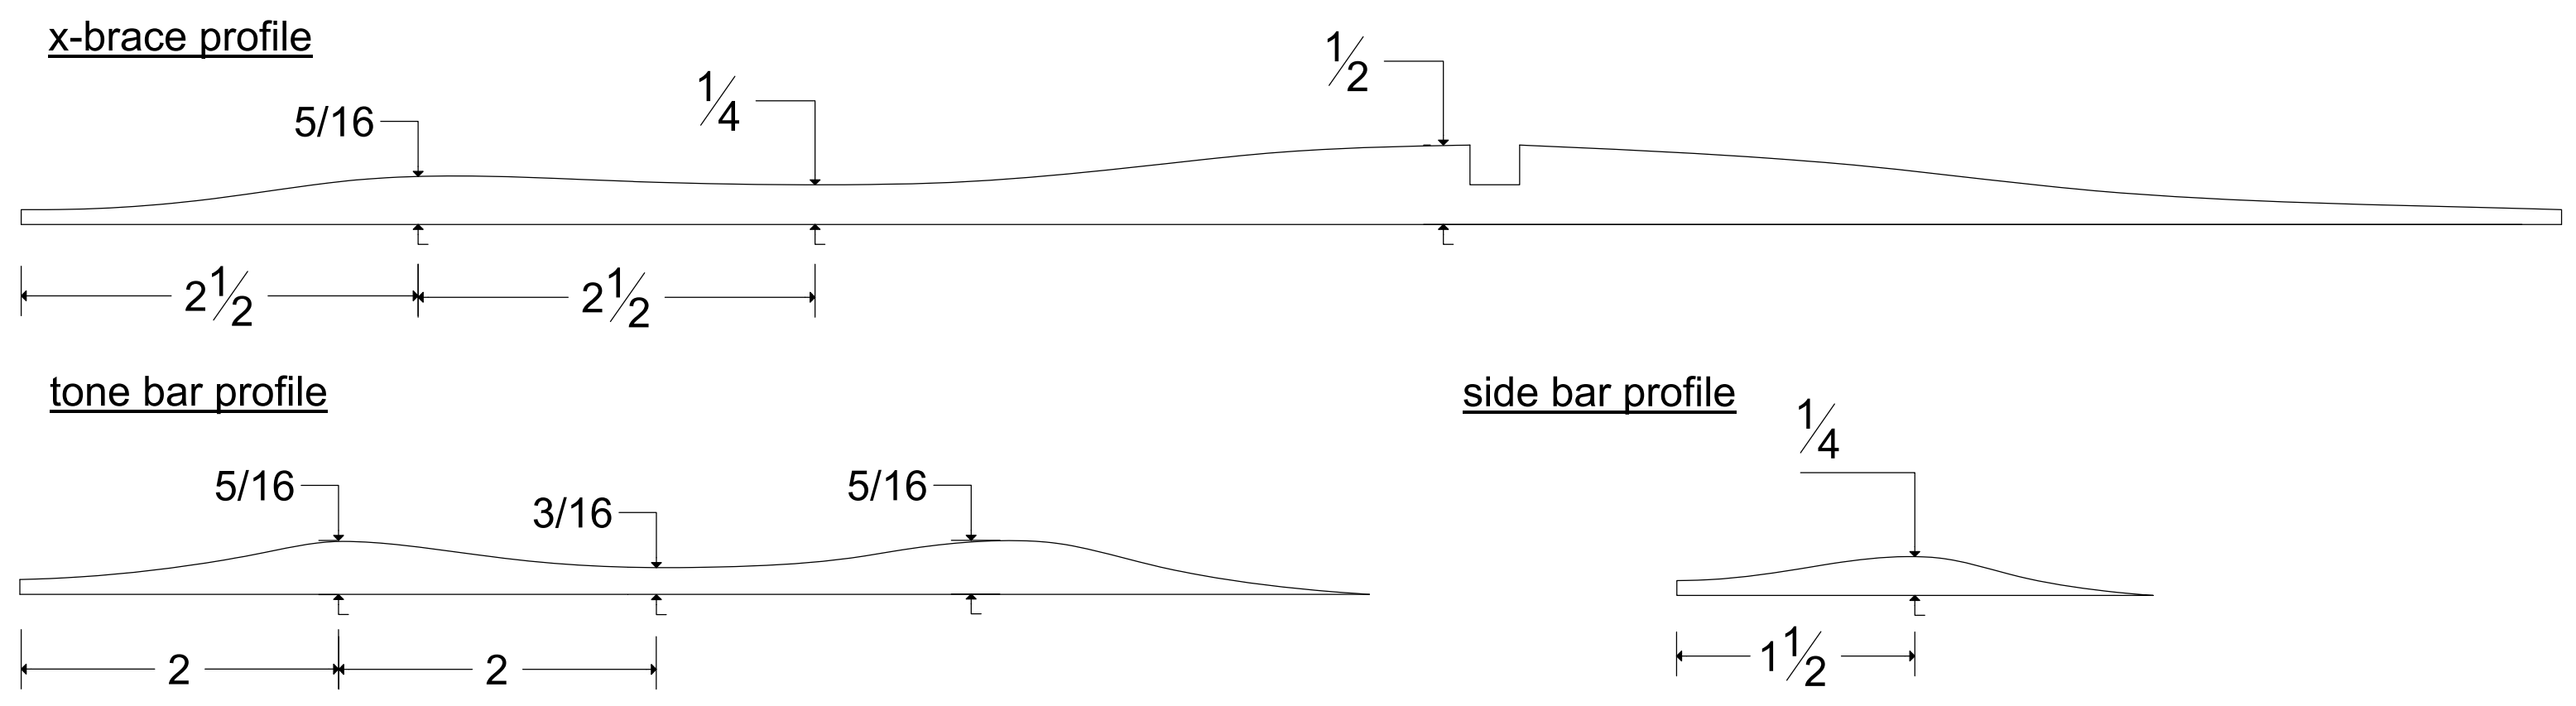

**Back View**  
from body cross section

**Side View**  
from body cross section

**Top View**  
from body cross section

### 3/4 Sized Guitar

Scale length: 23.5  
 Upper bout width: 10.25  
 Lower bout width: 14.125  
 Body length: 17.625  
 1:1 Scale  
 All dimensions in inches  
 Version 1.2  
 Copyright 2019 Robert Lattuga

Boalt on neck joint

Mortise and tenon neck joint

## 3/4 Sized Guitar

Scale length: 23.5	1:1 Scale
Upper bout width: 10.25	All dimensions in inches
Lower bout width: 14.125	Version 1.2
Body length: 17.625	Copyright 2019 Robert Lattuga

All wood should be well quartered. Cross-hatching does not indicate grain direction.